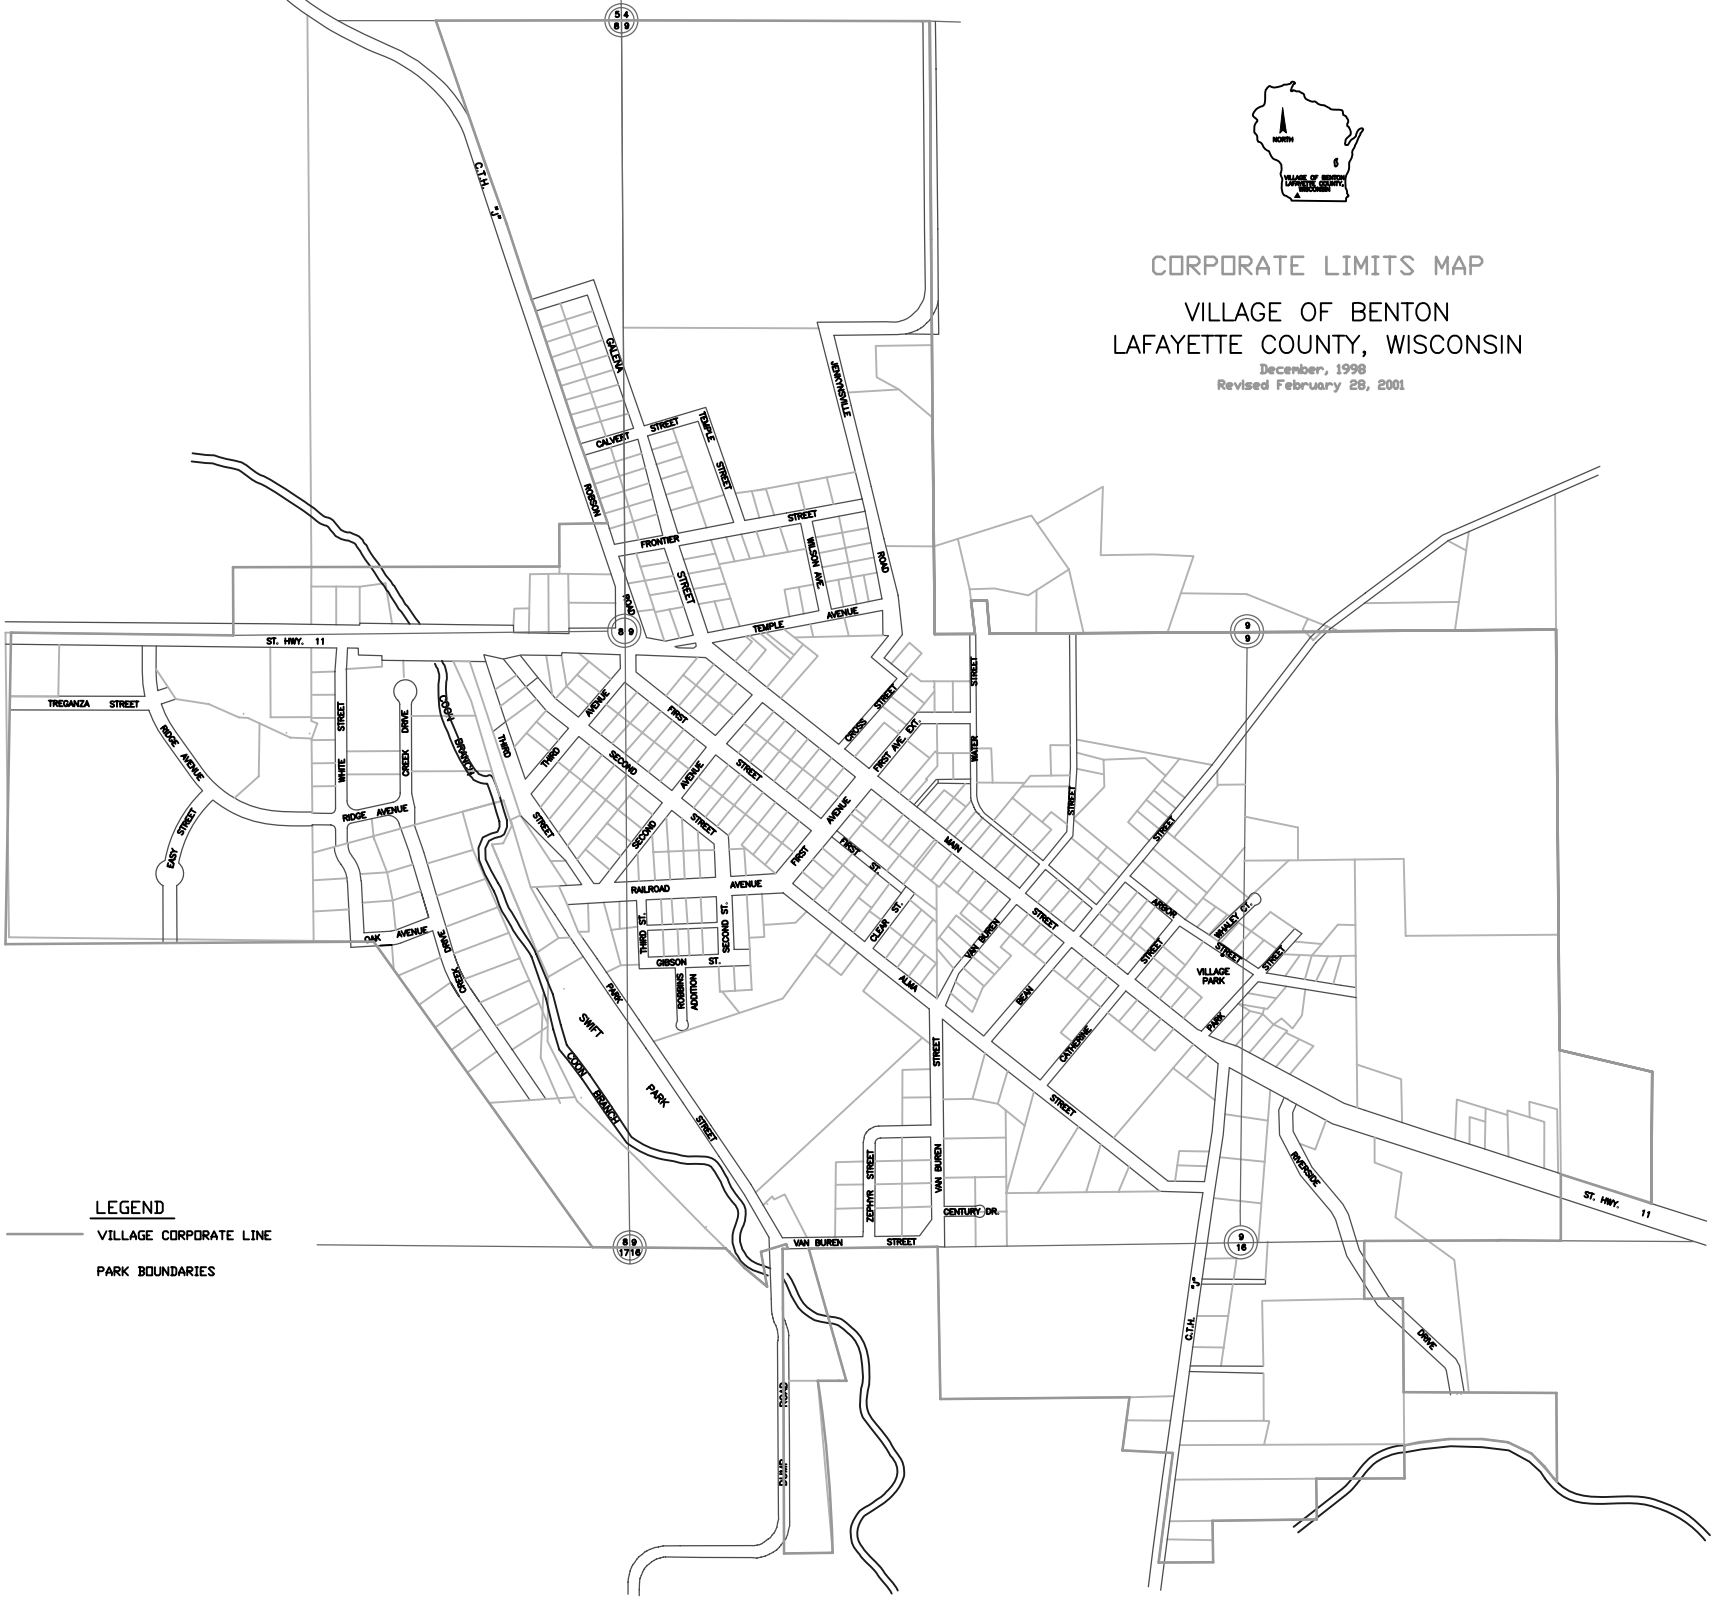

CORPORATE LIMITS MAP  
VILLAGE OF BENTON  
LAFAYETTE COUNTY, WISCONSIN  
December, 1996  
Revised February 28, 2001

**LEGEND**  
— VILLAGE CORPORATE LINE  
— PARK BOUNDARIES